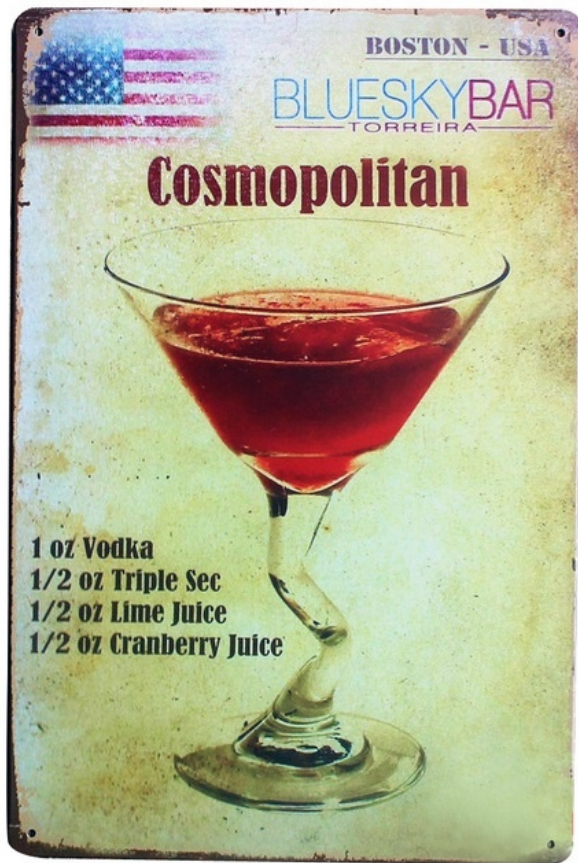

# Cosmopolitan

Ref. : **PT87**

EAN13. : **3701228107430**

Product Dimension. :  
H **20**  
L **30**  
P **0**

Product weight. : **0.15 Kg**

Cardboards Dimension. :  
H **31**  
L **21**  
P **1**

Shipping weight. : **0 Kg**